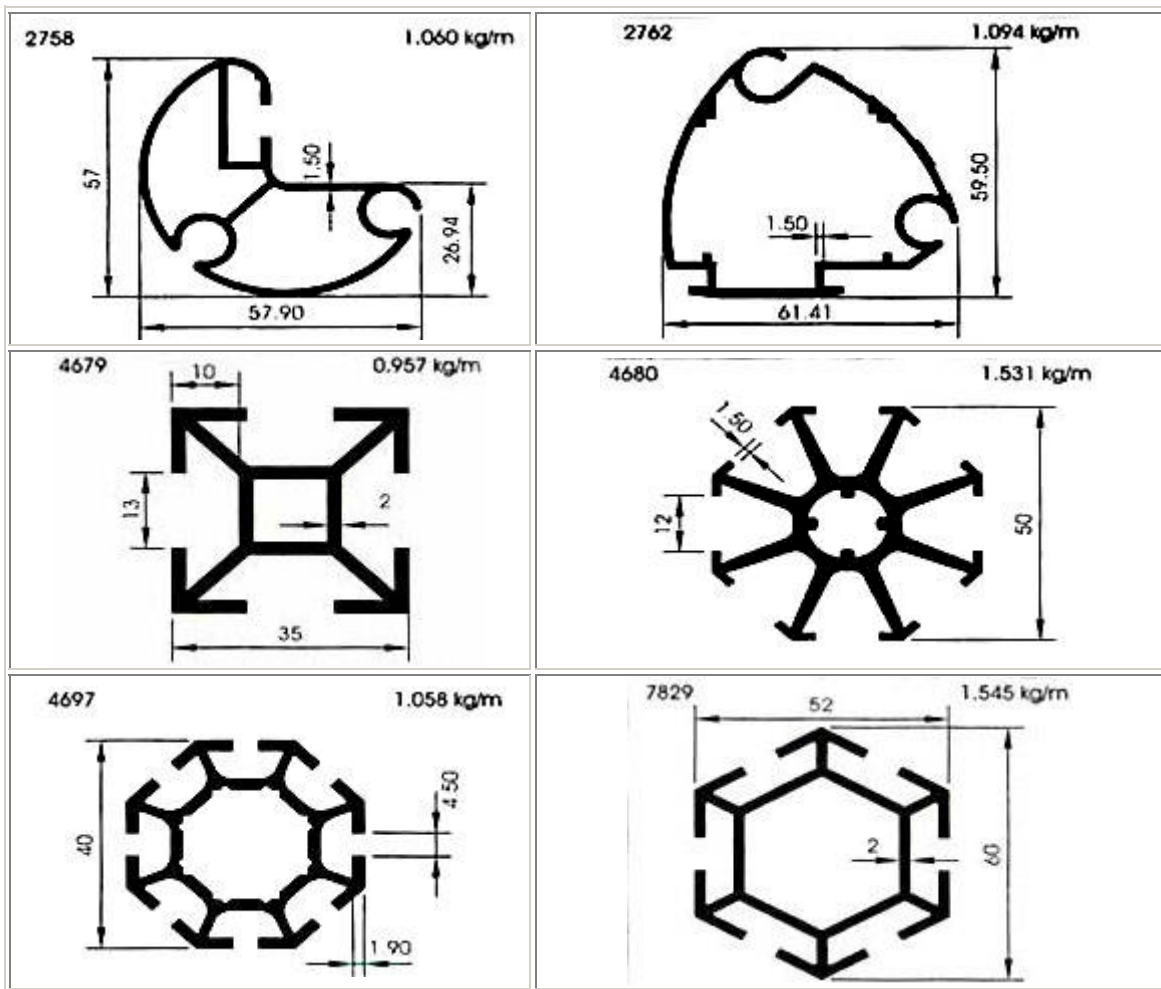

# Retail Display Profiles

Custom profiles are certainly available if nothing shown suits your needs

( All Dimensions in mm )

**Gain the Advantage.™**

Headquarters: 234 Lott Road • Pittsburgh, PA 15235, U.S.A.