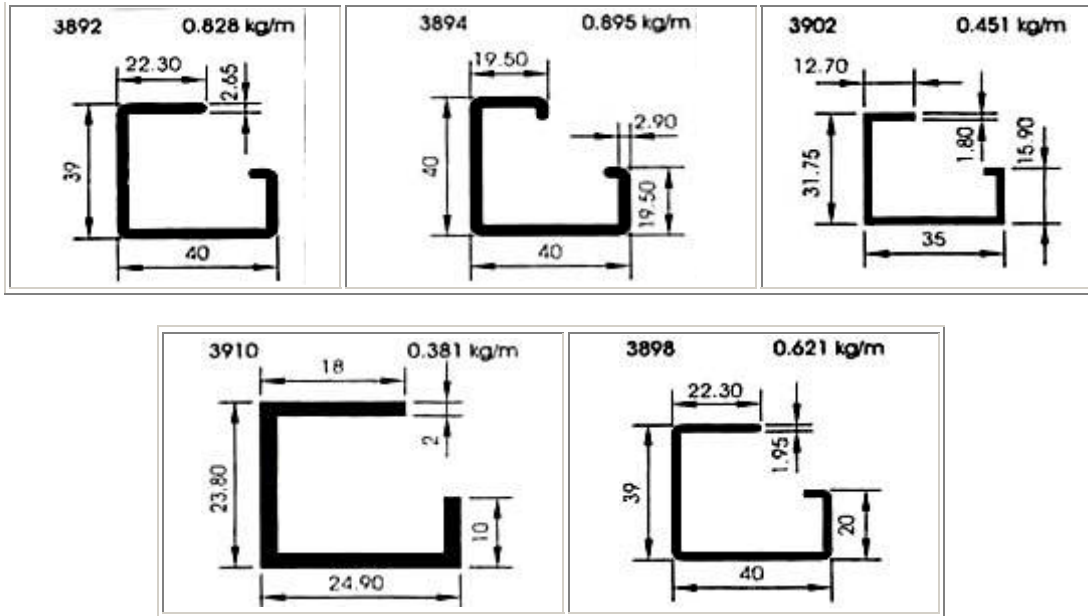

"G" Profiles

Custom profiles are certainly available if nothing shown suits your needs

(All Dimensions in mm)

Gain the Advantage.™

Headquarters: 234 Lott Road • Pittsburgh, PA 15235, U.S.A.

Phone: 412.793.3511 • Fax: 412.793.1055