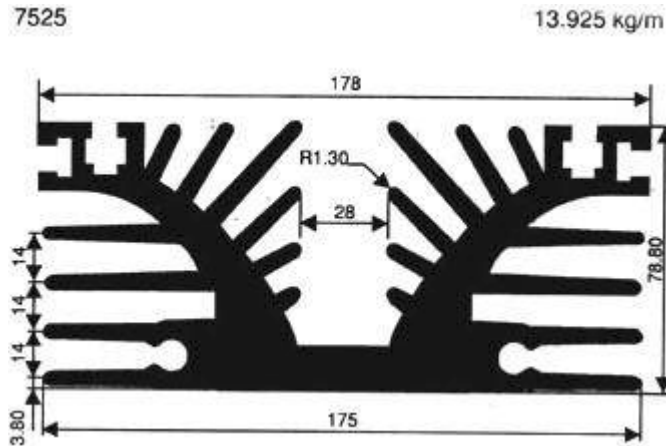

Heat Sink Profiles

Custom profiles are certainly available if nothing shown suits your needs

(All Dimensions in mm)

Gain the Advantage.™

Headquarters: 234 Lott Road • Pittsburgh, PA 15235, U.S.A.

Phone: 412.793.3511 • Fax: 412.793.1055