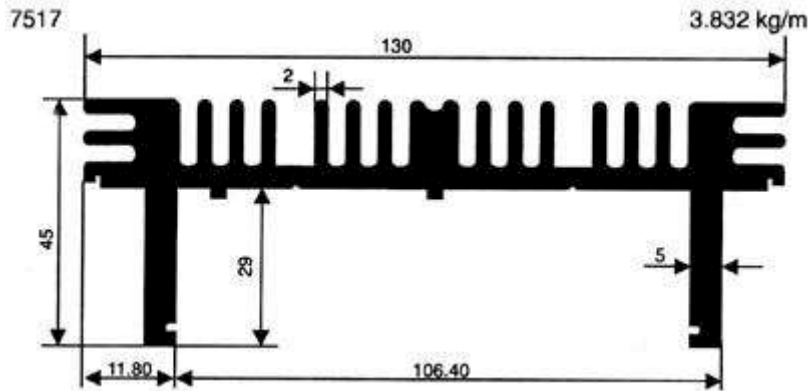

Gain the Advantage.™

Headquarters: 234 Lott Road • Pittsburgh, PA 15235, U.S.A.

Phone: 412.793.3511 • Fax: 412.793.1055

Website: www.guptapermold.com • Email: sales@guptapermold.com