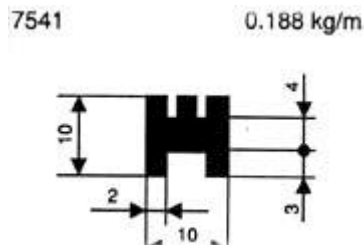

Heat Sink Profiles

Custom profiles are certainly available if nothing shown suits your needs

(All Dimensions in mm)

Gain the Advantage.™

Headquarters: 234 Lott Road • Pittsburgh, PA 15235, U.S.A.

Phone: 412.793.3511 • Fax: 412.793.1055