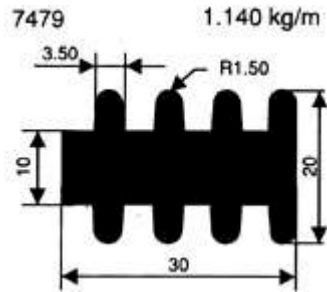

Gain the Advantage.™

Headquarters: 234 Lott Road • Pittsburgh, PA 15235, U.S.A.

Phone: 412.793.3511 • Fax: 412.793.1055

Website: www.guptapermold.com • Email: sales@guptapermold.com