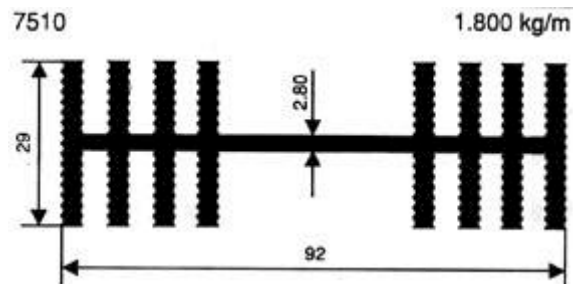

Gain the Advantage.™

Headquarters: 234 Lott Road • Pittsburgh, PA 15235, U.S.A.

Phone: 412.793.3511 • Fax: 412.793.1055

Website: www.guptapermold.com • Email: sales@guptapermold.com