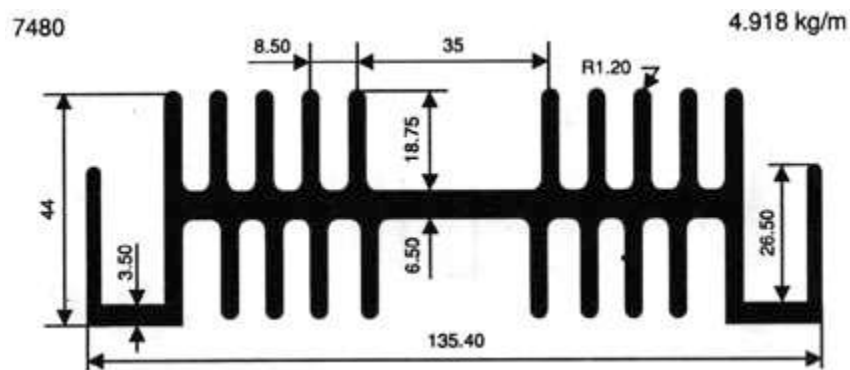

Gain the Advantage.™

Headquarters: 234 Lott Road • Pittsburgh, PA 15235, U.S.A.

Phone: 412.793.3511 • Fax: 412.793.1055

Website: www.guptapermold.com • Email: sales@guptapermold.com