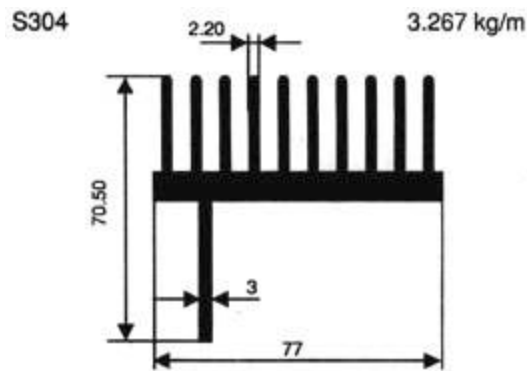

Gain the Advantage.™

Headquarters: 234 Lott Road • Pittsburgh, PA 15235, U.S.A.

Phone: 412.793.3511 • Fax: 412.793.1055

Website: www.guptapermold.com • Email: sales@guptapermold.com