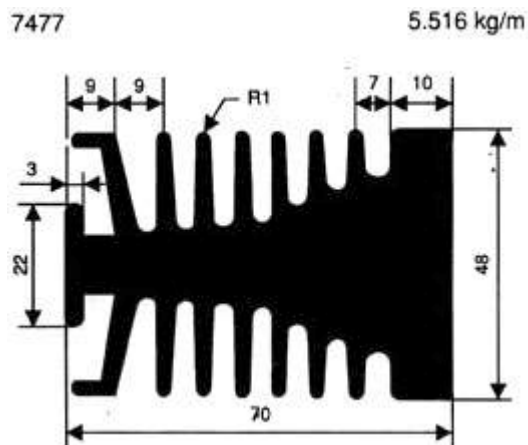

Heat Sink Profiles

Custom profiles are certainly available if nothing shown suits your needs

(All Dimensions in mm)

Gain the Advantage.™

Headquarters: 234 Lott Road • Pittsburgh, PA 15235, U.S.A.

Phone: 412.793.3511 • Fax: 412.793.1055